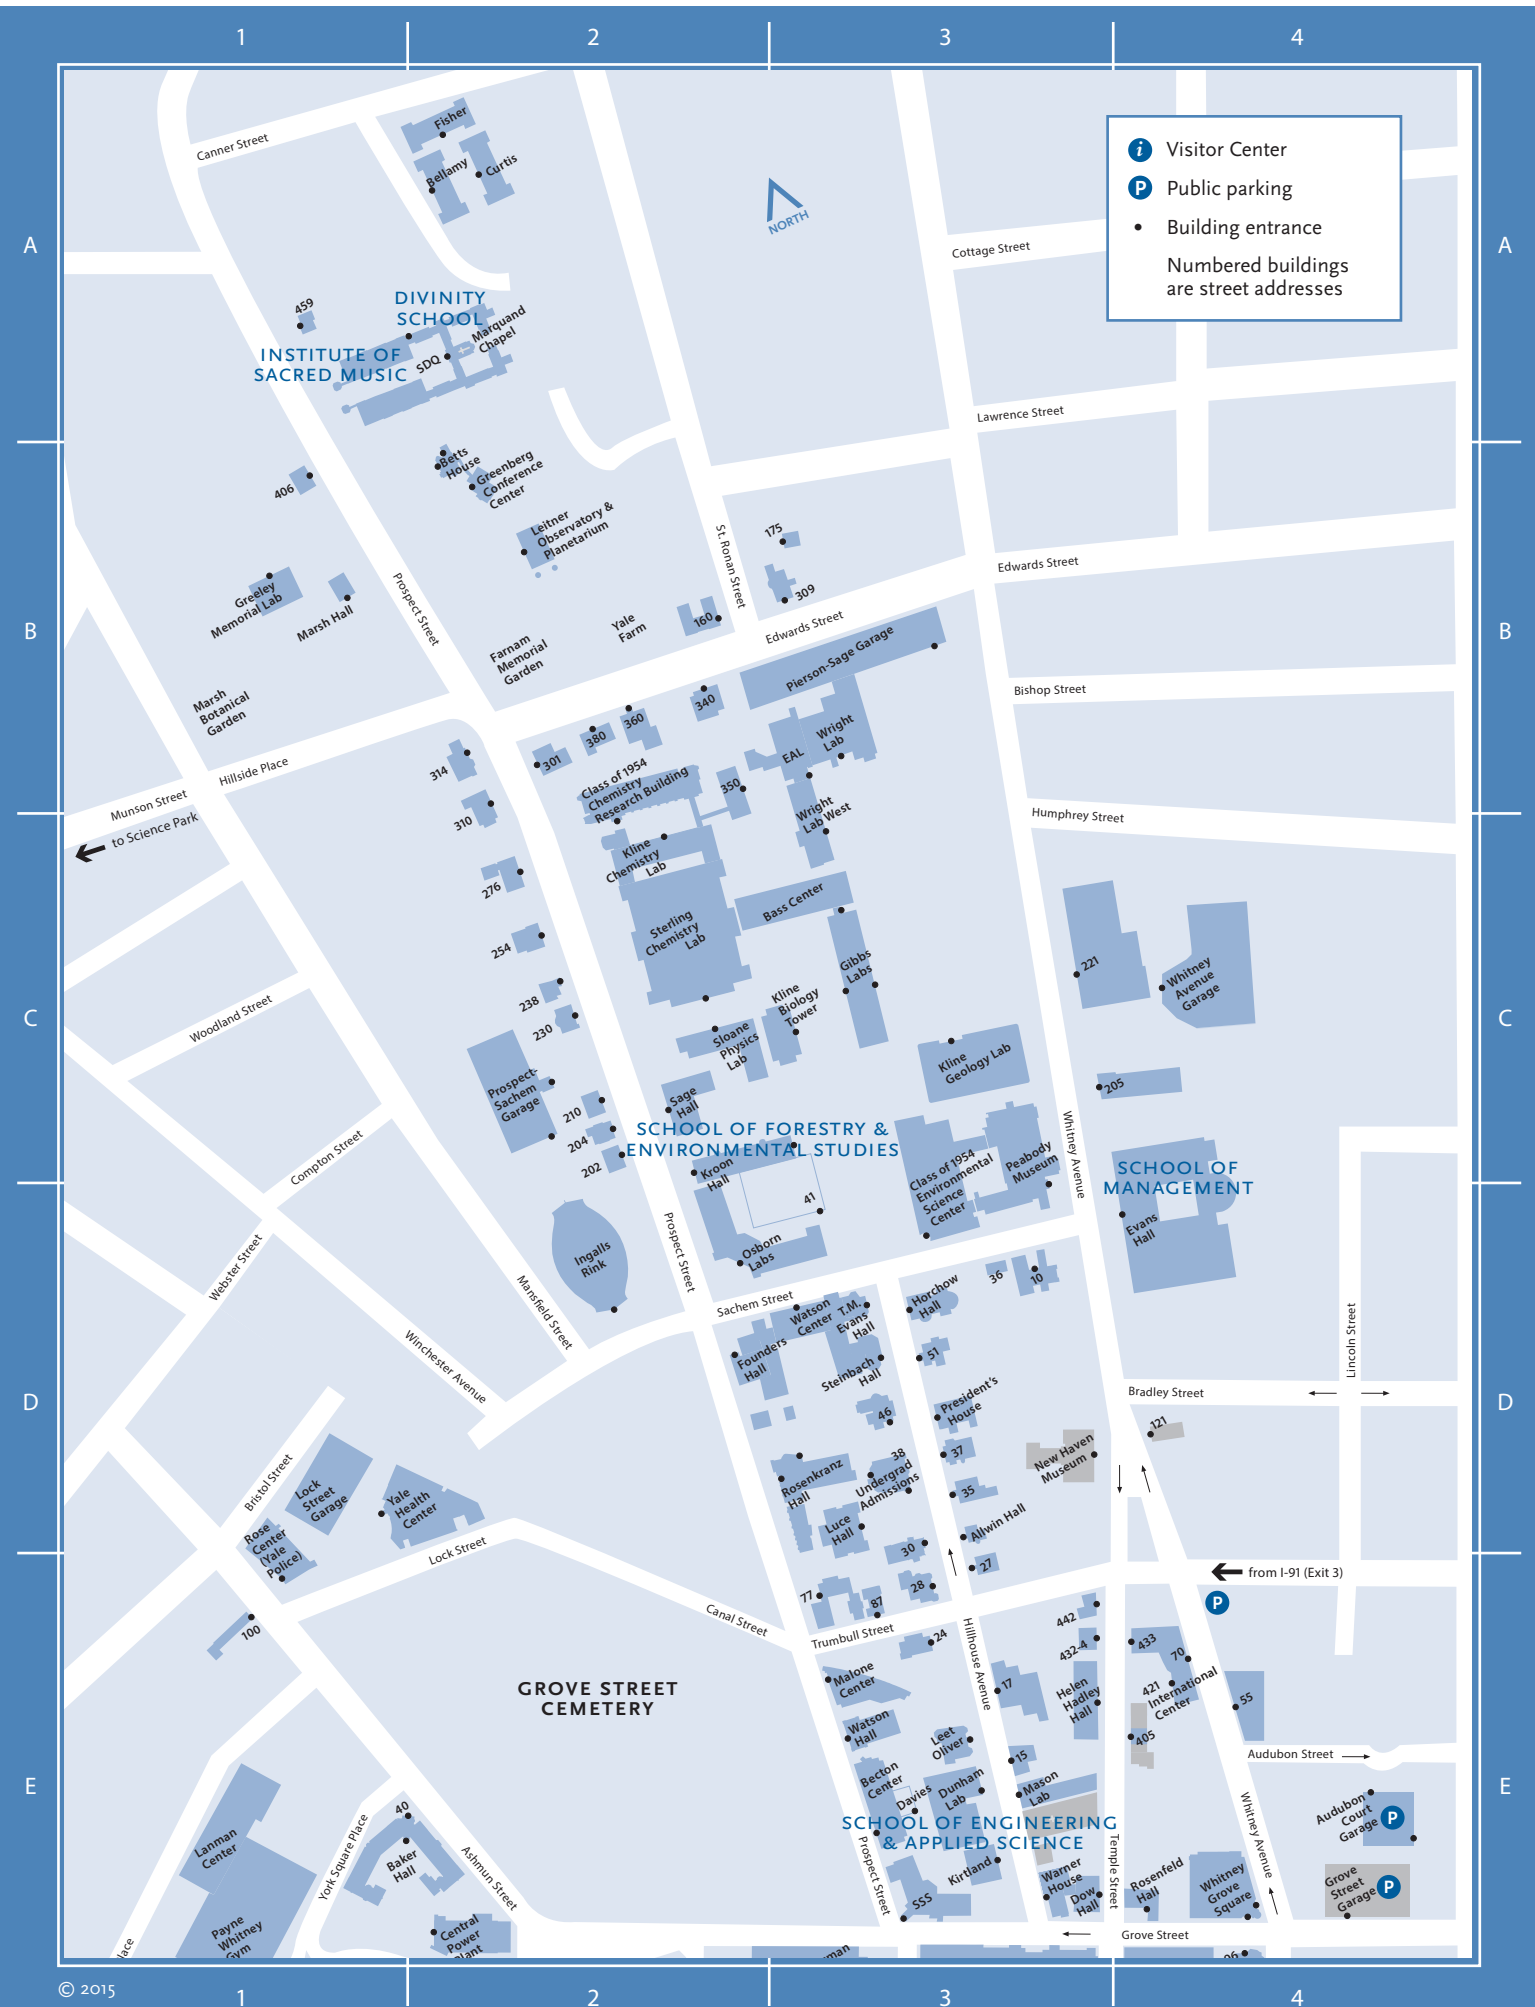

- i Visitor Center
- P Public parking
- Building entrance

Numbered buildings are street addresses